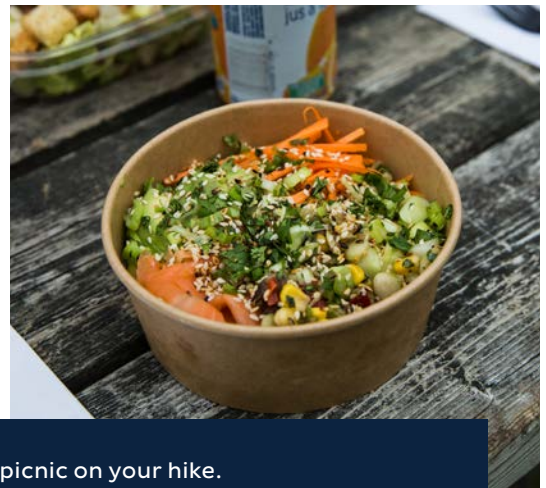

### OPTIONAL

- + Gourmet picnic: \$27
- + Charge for mailing tickets: \$20

Bring a picnic on your hike. Our delegates will help you choose one of our delicious gourmet lunch boxes. Several options are available.