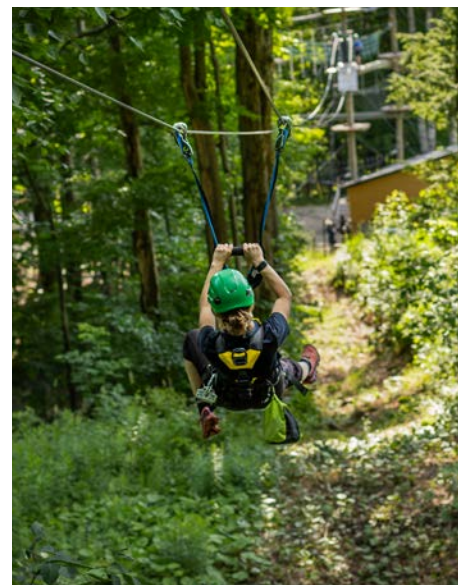

## Adventure Park

From the base or the top of the trees, choose your own adventure course. Test your agility, walk or climb your way through the 4 levels of this forest game for the whole family!

# GONDOLA RIDE

Make it easy on yourself! Whizz to the summit of the mountain (and back down again) in next to no time! Admire the breathtaking, 360° view, as you hike along the interpretive trail.

*The gondola operates on Saturdays and Sundays.  
The chairlift operates every day.*