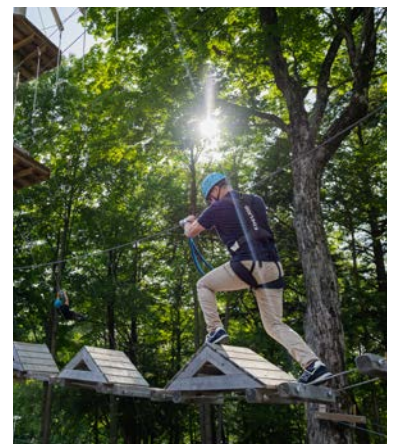

Ticket valid for the 2024 season. Prices do not include taxes. Payment required upon booking. Tickets will be sent after payment. Limited quantity. Gondola ride available on Saturdays and Sundays. Chairlift ride available every day.