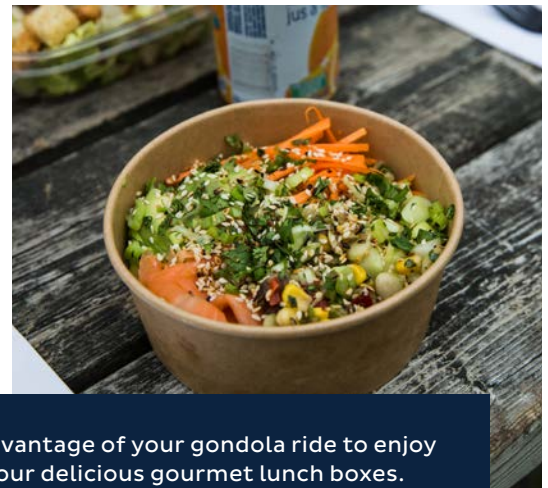

### OPTIONAL

- + Gourmet picnic: \$27
- + Charge for mailing tickets: \$20

Take advantage of your gondola ride to enjoy one of our delicious gourmet lunch boxes. Several options available.  
**Our delegates will guide you according to your needs.**